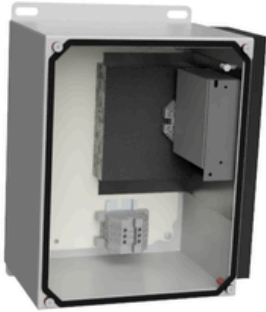

Project		Catalog #		Type	
Prepared by		Notes		Date	

Outdoor PoE Media Converter

Part Number: CTRL-PNL-2POE-1SFP-NEMA4

Product Features

- Outdoor-rated, plug-and-play media converter solution
- 10/100M industrial PoE switch with built-in media converter
- 1x 10/100M RJ45 to 1x 100FX SC single-mode fiber uplink (SFP module options available)
- IEEE802.3af/at PoE output, 30W maximum per port
- Includes 40W industrial 48VDC power supply
- Thermally bonded to enclosure with external passive heatsink for high-temp outdoor performance
- Sealed aluminum NEMA 4 enclosure painted with solar-reflective white enamel Gloss White #7792
- Rated to 40°C outdoor ambient operating temperature in full sun
- Enclosure dimensions 10H x 8W x 6D inches nominal, pole-mountable w/ included hardware
- Ideal for parking lot pole integration, school and campus security, and fiber-based IP network extensions
- UL listed